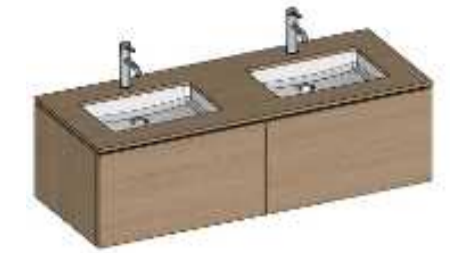

**Interior door**

Smooth veneer door
with trim and concealed
hinges. Color matching
the parquet. Height
2300 mm

**Sanitary Fittings**

Surface-mounted washbasin mixer
Hansgrohe Tecturis S
Chrome

Wall-mounted washbasin mixers
Hansgrohe Tecturis S
Chrome

Overhead shower
Hansgrohe Rainfinity
Chrome

Wall-mounted bath faucet
Hansgrohe Tecturis S
Chrome

Thermostat
Hansgrohe ShowerSelect
Comfort E Chrome

Hand shower
Hansgrohe Rainfinity Baton
Chrome

Flush button
Duravit
Chrome

Shower drain
Unidrain tiled

Shower lift set for bathtub
Hansgrohe Unica S
Chrome

Shower glass
Clear temperad glass
Profile color similar to sanitary fittings
Thickness 8 mm

Sanitary ceramics

Washbasin cabinet with integrated sink
Duravit L-Cube mit Vero 033048
Egger Natural Hickory, H3730 ST10